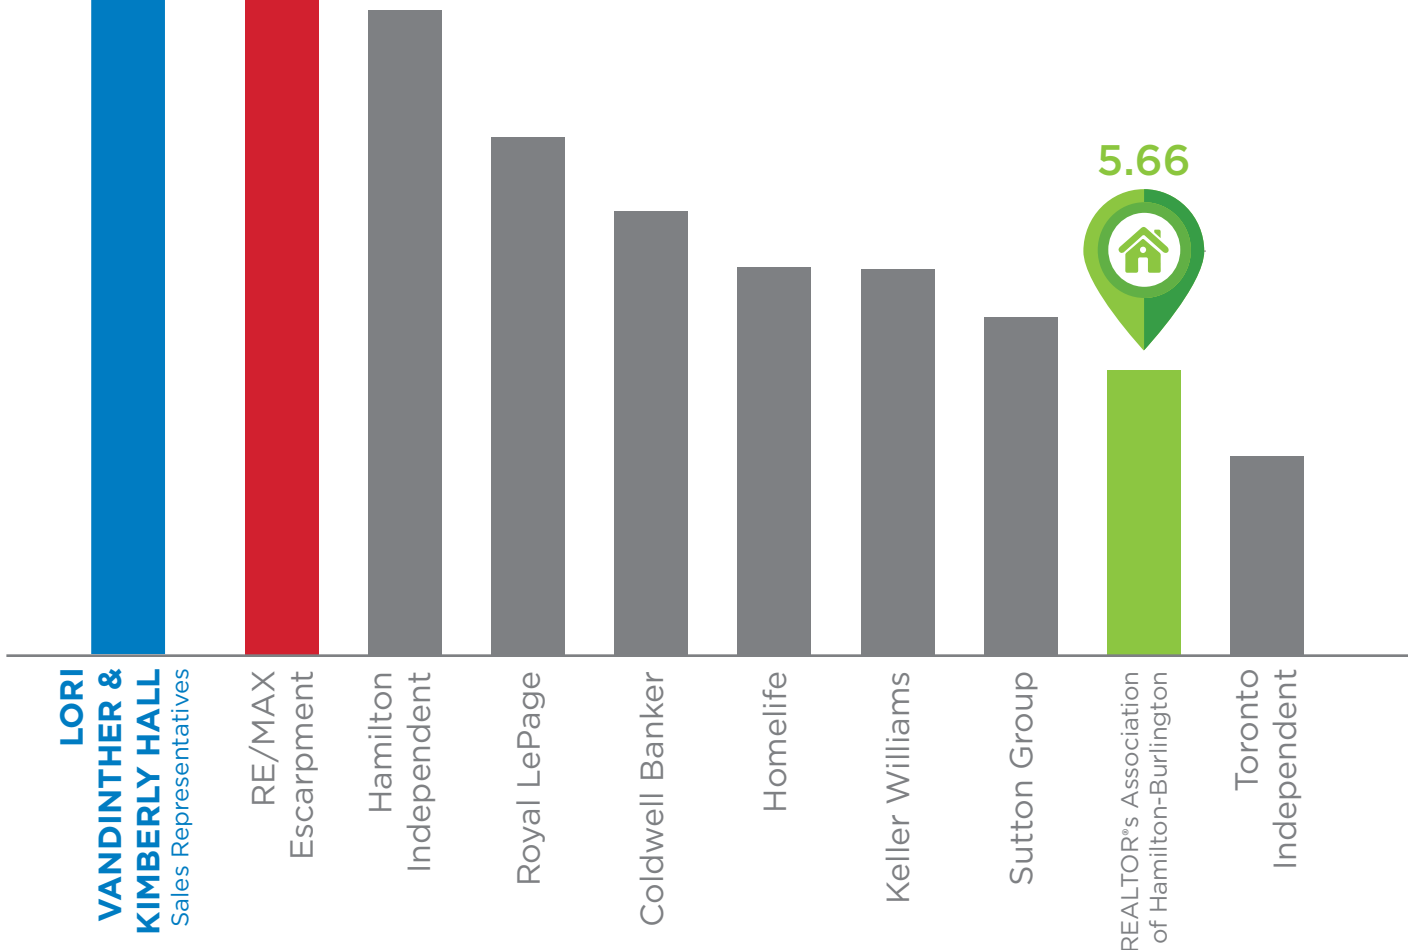

AVERAGE # OF TRANSACTIONS

In 2015, **LORI VANDINTHER & KIMBERLY HALL** completed 45 transactions - 7.9 times the average agent in the REALTOR®s Association of Hamilton-Burlington, and 4.4 times the average of our nearest competitor!

Trust the #1 Real Estate Brokerage in Hamilton-Burlington since 1994.

average transactions per person